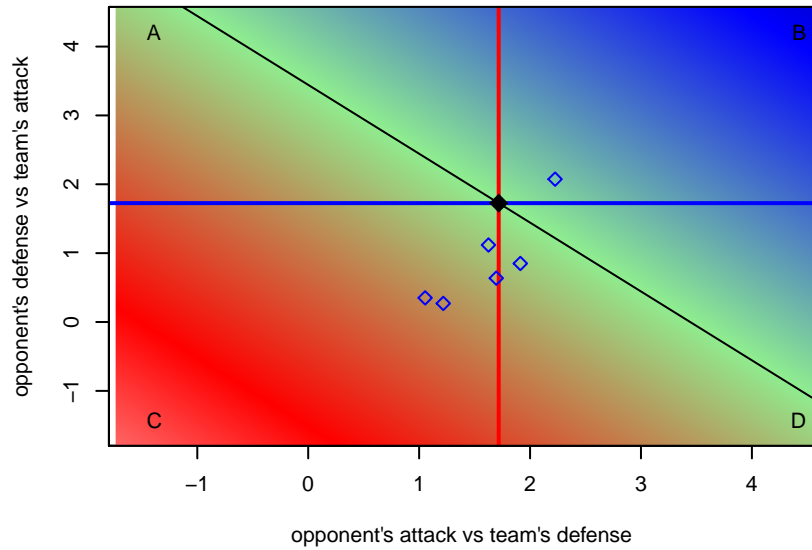

FC Nova Red B00

FC Nova
Boise, ID
B00 total strength=1297
attack=5.62 defense=5.57
spr league = Spr Idaho D3 U15/16 B U16

alt names used:

Venues played:
2015 Spr Idaho D3 U15/16 B U16

**attack and defense variance (black dot)
relative to other teams
and top 10 in region**

**attack and defense rating
relative to others at age
and all opponents in last 13 months**

**attack and defense rating
relative to others at age
and all opponents in last 13 months**

Performance relative to 13 month average

Performance relative to 13 month average

Distribution of opponents
 Red = Lose zone, Blue = Win zone, Green = Even
 Black line separates win/lose zones

lot. A=Neither has attack advantage, B=Opponent has both attack and defense advantage, C=Opponent has both attack and defense disadvantage, D=Both have