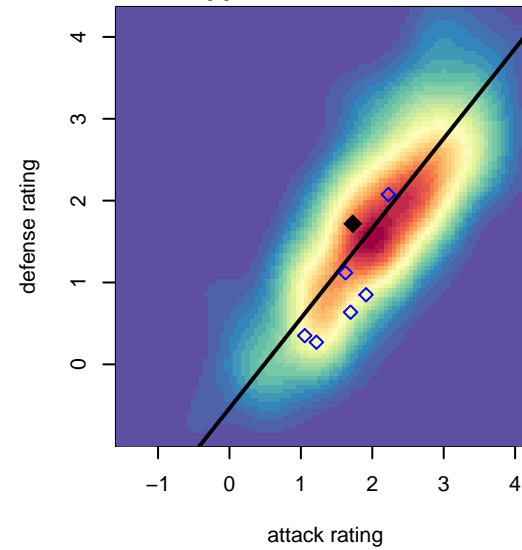

FC Nova Red B00

FC Nova
Boise, ID
B00 total strength=1297
attack=5.62 defense=5.57
spr league = Spr Idaho D3 U15/16 B U16

alt names used:

Venues played:
2015 Spr Idaho D3 U15/16 B U16

**attack and defense variance (black dot)
relative to other teams
and top 10 in region**

**attack and defense rating
relative to others at age
and all opponents in last 13 months**

**attack and defense rating
relative to others at age
and all opponents in last 13 months**

Performance relative to 13 month average

Performance relative to 13 month average

Distribution of opponents
 Red = Lose zone, Blue = Win zone, Green = Even
 Black line separates win/lose zones

lot. A=Neither has attack advantage, B=Opponent has both attack and defense advantage, C=Opponent has both attack and defense disadvantage, D=Both have